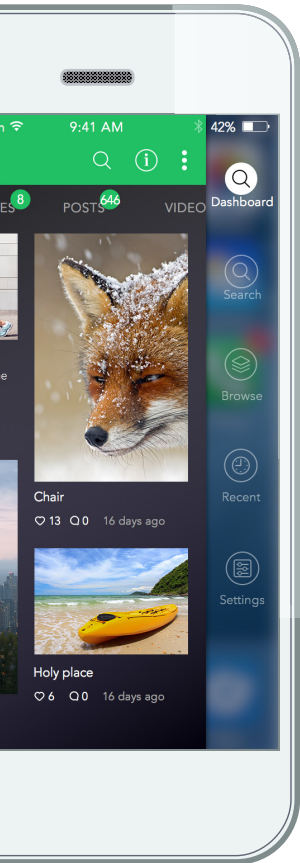

Your life
Konnected
to your wrist.

HumanKontakt™

powered by **kannuu™**

HumanKontakt™

HumanKontakt aggregates knowledge from all your social worlds, consolidates all of your contacts, and delivers it right to your wrist.